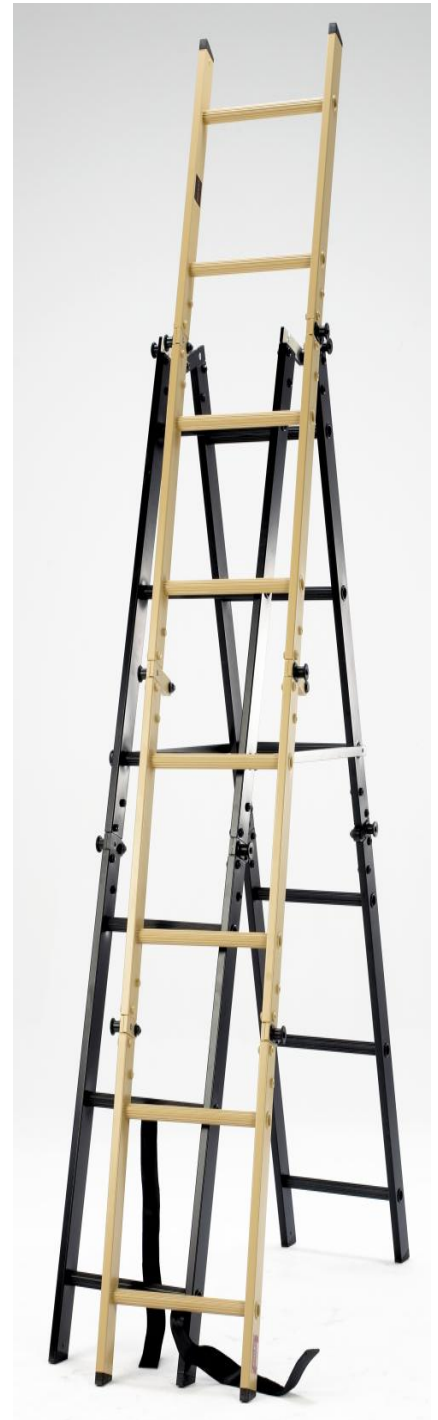

Stealth

For covert operation these ladders are made for silent action with rubber wall pads and feet. The ladders are lightweight but high strength and have third floor reach capability dependent on model.

Stowaway/Military

This versatile Military Stowaway ladder can be transported in a back pack yet will extend 3.7m and can be adapted to a step ladder in seconds. With a weight of only 10kg and a folded length of less than a metre.

Stowaway Additional Support Equipment

Sniper platforms for sustained ladder stay and side steps for storming personnel are available.

Stowaway Design and Operation

This Ladder is constructed using High Tensile Aluminium Alloys. The hinge mechanism has been specifically designed to allow smooth open/close operation, with the addition of a stainless steel sprung Self-locking pin. The Hinge bodies are also finished as standard in 'anodise black' and the plunger housing finished In black chromate.

All Ladder(s) Colour Finish

Colour Finish supplied in standard Matt Black and by request in 'Desert Sand' or 'Army Green', subject to specific colour shade by the various forces.

PLEASE CONTACT OUR TECHNICAL SALES TEAM FOR FURTHER INFORMATION